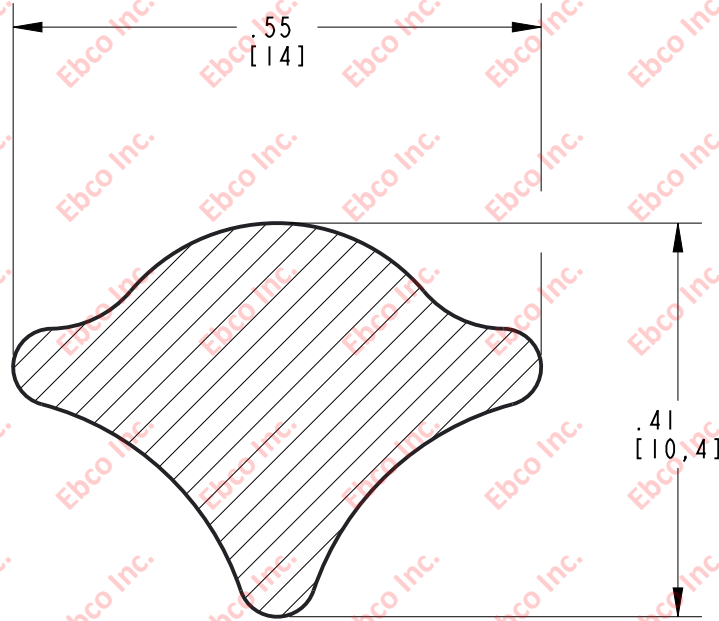

WC105

DRG. NO.

B

A

MATERIAL: DENSE EPDM

TITLE: WC105		
THE INFORMATION CONTAINED IN THIS DRAWING IS THE SOLE PROPERTY OF EBCO ANY REPRODUCTION IN PART OR AS A WHOLE WITHOUT THE WRITTEN PERMISSION OF EBCO IS PROHIBITED.		
TOLERANCES PER RMA STANDARD E2	REV. B	DATE: 05-01-18
		UNITS: INCH [MM]
1330 HOLMES RD. ELGIN, IL 60123		
SPECIFICATIONS SUBJECT TO CHANGE		