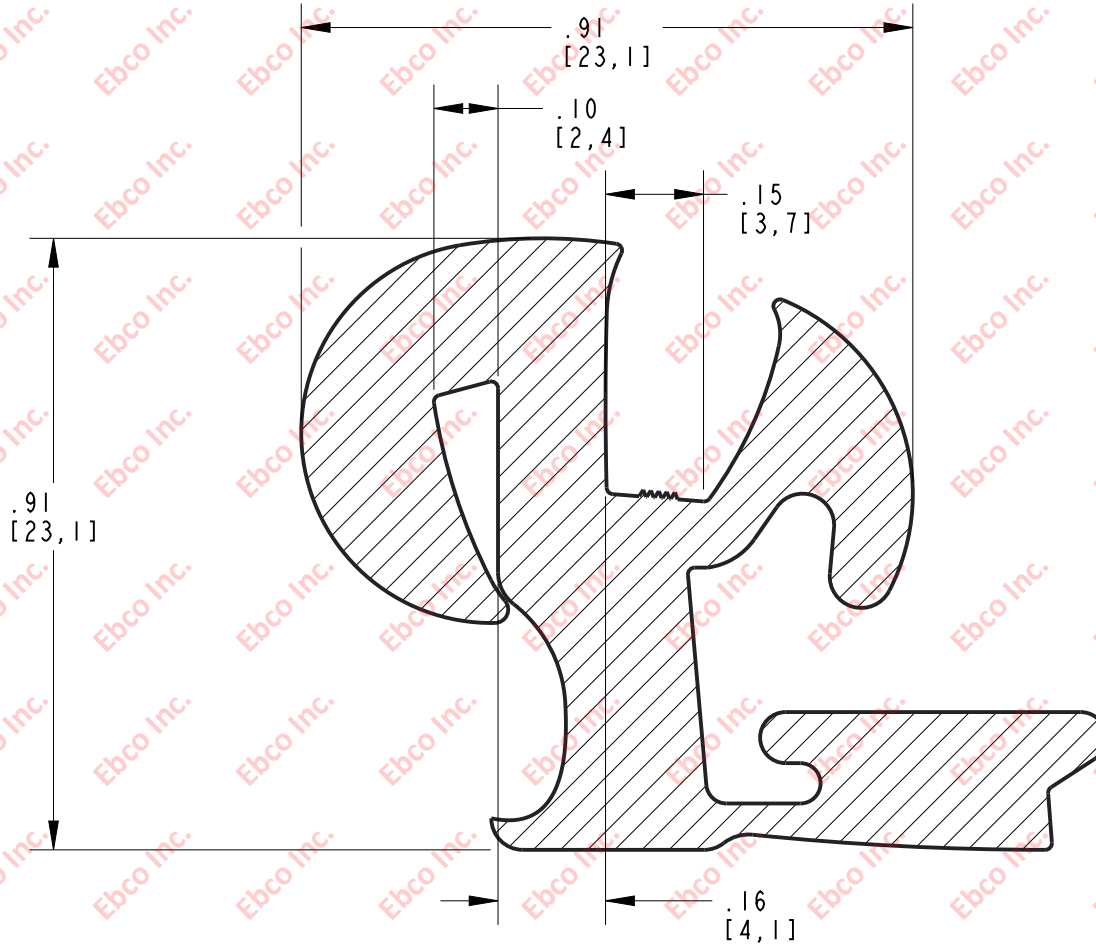

WC230

IMP. NO.

MATERIAL: DENSE EPDM

TITLE: WC230		
THE INFORMATION CONTAINED IN THIS DRAWING IS THE SOLE PROPERTY OF EBCO. ANY REPRODUCTION IN PART OR AS A WHOLE WITHOUT THE WRITTEN PERMISSION OF EBCO IS PROHIBITED.		
TOLERANCES PER RMA STANDARD E3	REV. A	DATE: 05-10-18
		UNITS: INCH [MM]