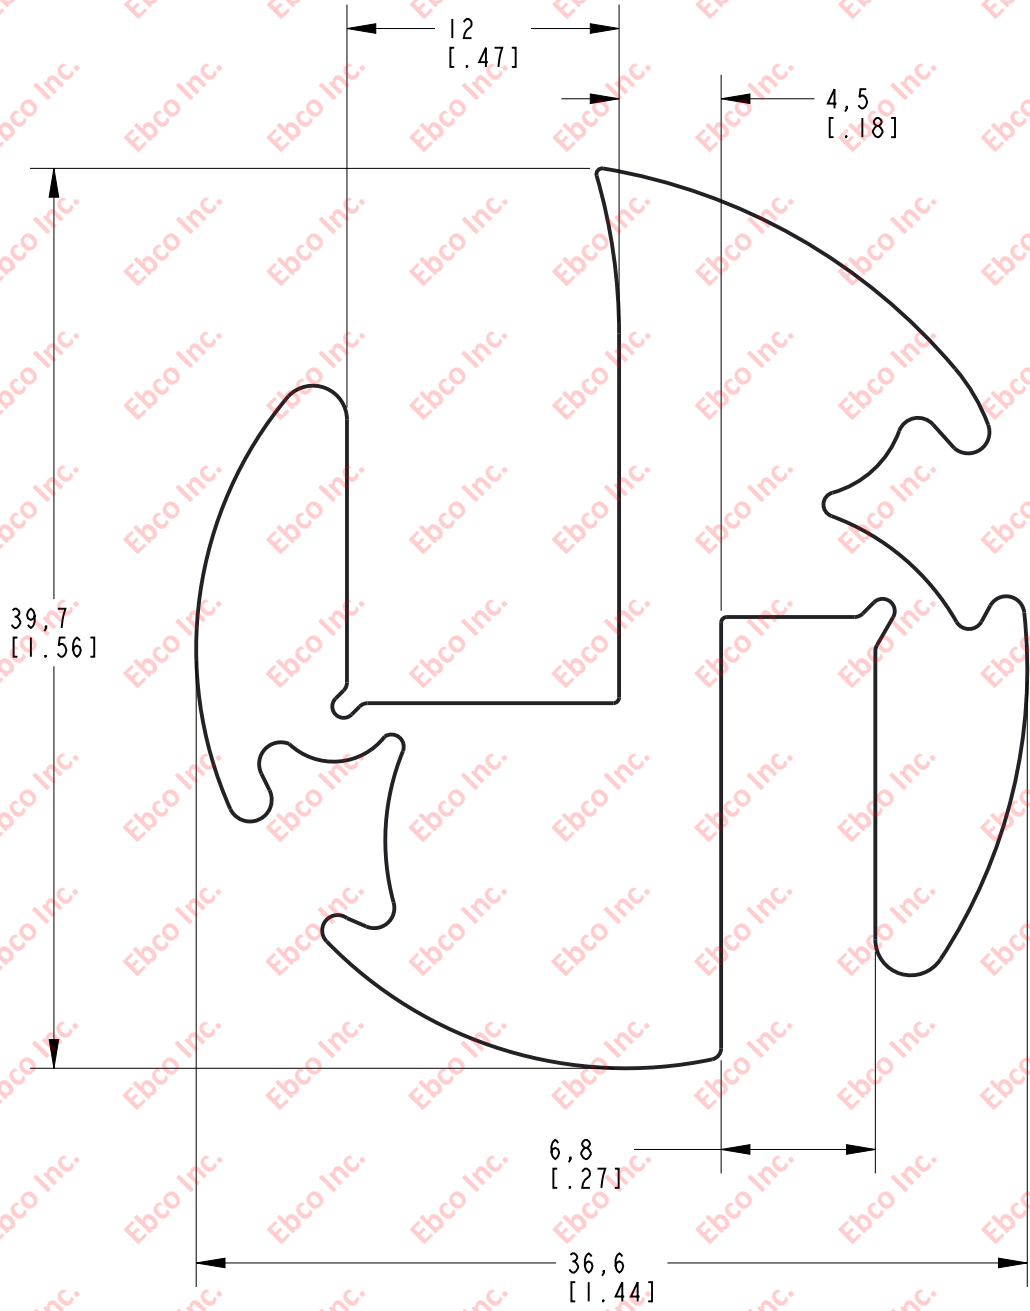

WC501

DRG NO.

B

A

B

A

MATERIAL: DENSE EPDM

TITLE: WC 501	
THE INFORMATION CONTAINED IN THIS DRAWING IS THE SOLE PROPERTY OF EBCO ANY REPRODUCTION IN PART OR AS A WHOLE WITHOUT THE WRITTEN PERMISSION OF EBCO IS PROHIBITED.	
TOLERANCES PER RMA STANDARD E3	REV. A
DATE: 02-04-22	UNITS: mm [INCH]
1330 HOLMES RD. ELGIN, IL 60123	
SPECIFICATIONS SUBJECT TO CHANGE	