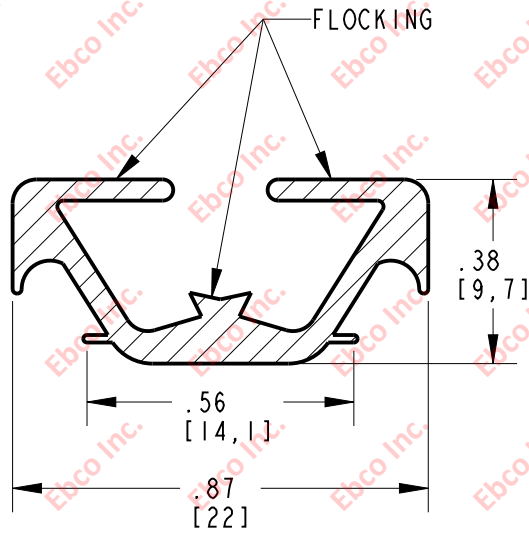

2

EF100

2

B

A

MATERIAL: SPONGE EPDM

2

 EbcO	TITLE: EF100	
	THE INFORMATION CONTAINED IN THIS DRAWING IS THE SOLE PROPERTY OF EBCO. ANY REPRODUCTION IN PART OR AS A WHOLE WITHOUT THE WRITTEN PERMISSION OF EBCO IS PROHIBITED.	
	TOLERANCES PER RMA STANDARD BEC2	REV. A
	DATE: 06-15-20	UNITS: INCH [MM]
1330 HOLMES RD. ELGIN, IL 60123		
SPECIFICATIONS SUBJECT TO CHANGE		