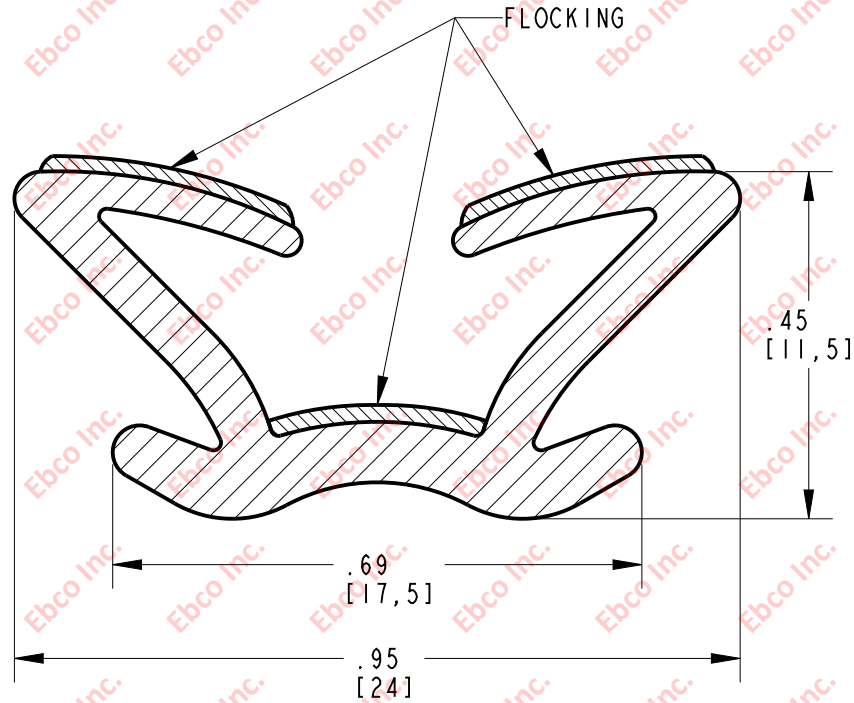

EF320

DRG. NO.

B

A

B

A

MATERIAL: DENSE EPDM

	TITLE: EF 320	
	<small>THE INFORMATION CONTAINED IN THIS DRAWING IS THE SOLE PROPERTY OF EBCO. ANY REPRODUCTION IN PART OR AS A WHOLE WITHOUT THE WRITTEN PERMISSION OF EBCO IS PROHIBITED.</small>	
	TOLERANCES PER RMA STANDARD E3	REV. <b>A</b> DATE: 06-18-20 UNITS: INCH [MM]
	1330 HOLMES RD. ELGIN, IL 60123	
SPECIFICATIONS SUBJECT TO CHANGE		