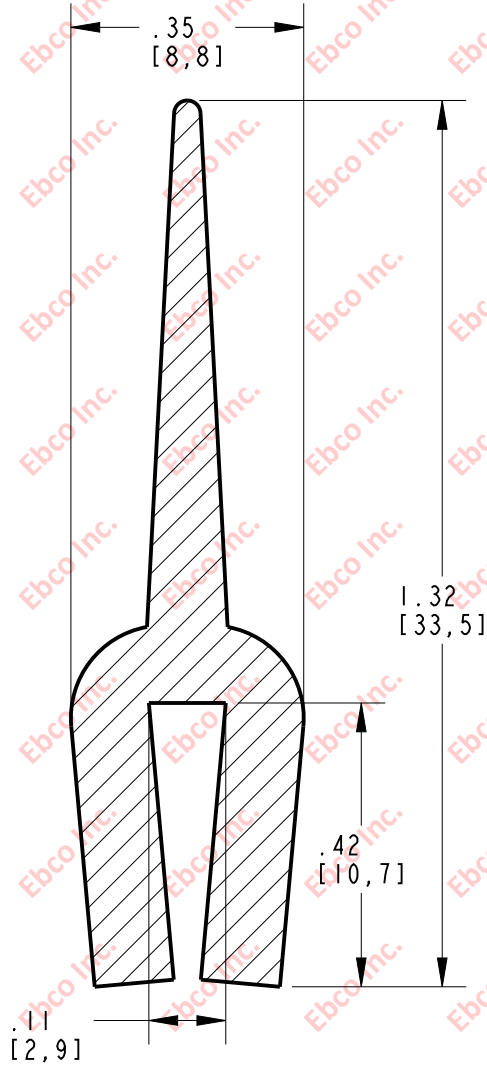

ER230

DRG. NO.

B

A

B

A

MATERIAL: DENSE EPDM

 EbcO	TITLE: ER230	
	THE INFORMATION CONTAINED IN THIS DRAWING IS THE SOLE PROPERTY OF EBCO. ANY REPRODUCTION IN PART OR AS A WHOLE WITHOUT THE WRITTEN PERMISSION OF EBCO IS PROHIBITED.	
	TOLERANCES PER RMA STANDARD E3	REV. A
	DATE: 06-10-20	UNITS: INCH [MM]
1330 HOLMES RD. ELGIN, IL 60123		
SPECIFICATIONS SUBJECT TO CHANGE		