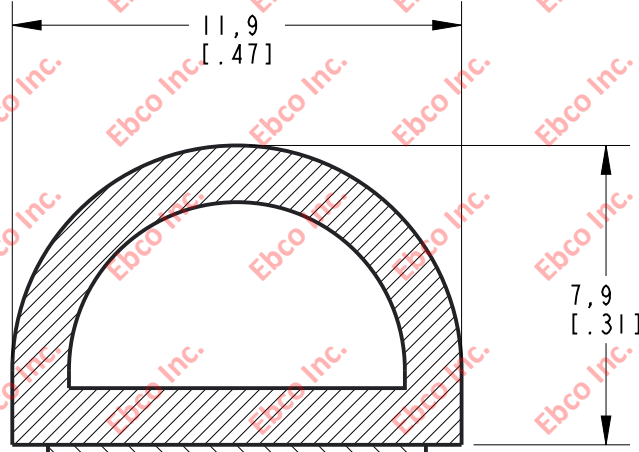

ES316

IMP. NO.

B

A

PSA TAPE

*MATERIAL: SPONGE EPDM

	TITLE: ES316	
	<small>THE INFORMATION CONTAINED IN THIS DRAWING IS THE SOLE PROPERTY OF EBCO. ANY REPRODUCTION IN PART OR AS A WHOLE WITHOUT THE WRITTEN PERMISSION OF EBCO IS PROHIBITED.</small>	
	TOLERANCES PER RMA STANDARD BEC2	REV. A DATE: 07-02-21 UNITS: mm [INCH]
	1330 HOLMES RD. ELGIN, IL 60123	
SPECIFICATIONS SUBJECT TO CHANGE		